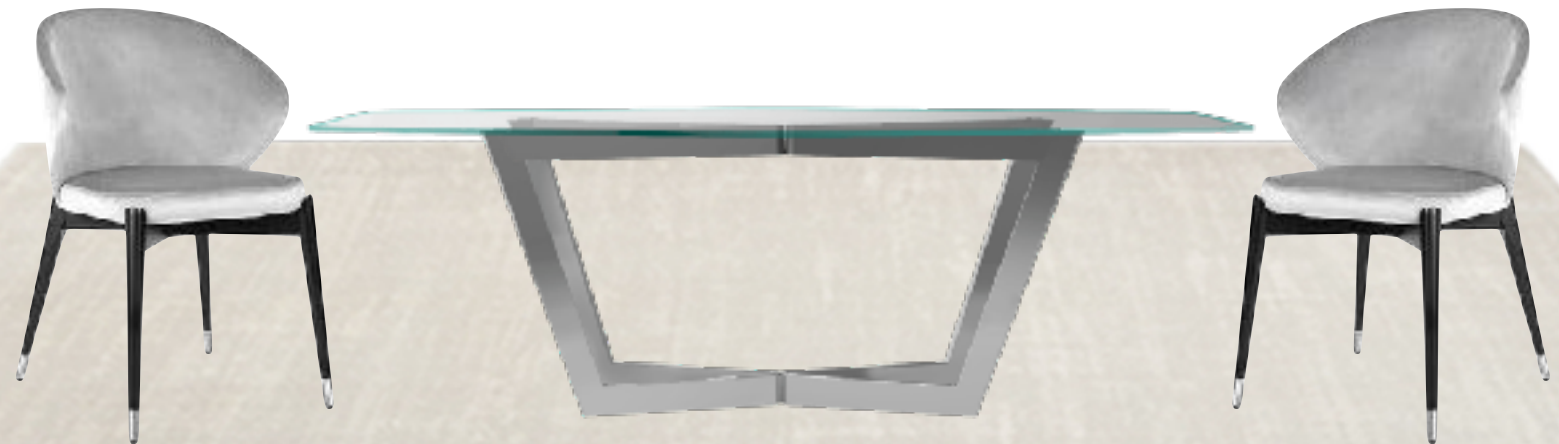

ideal furniture

I N T E R I O R

D E S I G N

Home is not a place, it's a feeling.

Entrance

QTY	PRODUCT	COLOUR	MEASURES	PRICE	TOTAL
1	Console Holf	White	140x40x78cm	1695	1695 €
1	Picture Vesper		120x150 cm	799	799 €
1	Table lamp	Erto		499	499 €
2	Deco vases		26x26cm	59	118 €
TOTAL					3111 €

Living Room

QTY	PRODUCT	COLOUR	MEASURES	PRICE	TOTAL
1	Tempo chaise longue sofa		298x168cm	3949	3949 €
1	Armchair Alex		82x75cm	995	995 €
1	Coffee table	Gilv	100x100cm	1219	1219 €
2	Oil painting	Oh	100x100cm	399	798 €
1	Side table	Gery	60x60cm	699	699 €
1	Ceiling light	Endo	145x150cm	899	899 €
1	TV unit composition	White	220X48X48cm	3795	3795 €
1	Rug Vegas		290x200cm	499	499 €
TOTAL					12853 €

Dining Room

QTY	PRODUCT	COLOUR	MEASURES	PRICE	TOTAL
1	Dining table London	Glass/ chrome	220x120cm	2495	2495 €
6	Dinnig chairs Elicia	Fabric		499	2994 €
2	Mirrors Cartye		128x40 cm	599	1198 €
1	Table lamp Antina		48x85cm	399	399 €
2	Decorative vases			79	158 €
1	Plant with pot			279	279 €
1	Rug Vegas		290x200cm	499	499 €
1	Miss duplo sideboard		226x50cm	1800	1800 €
TOTAL					9822 €